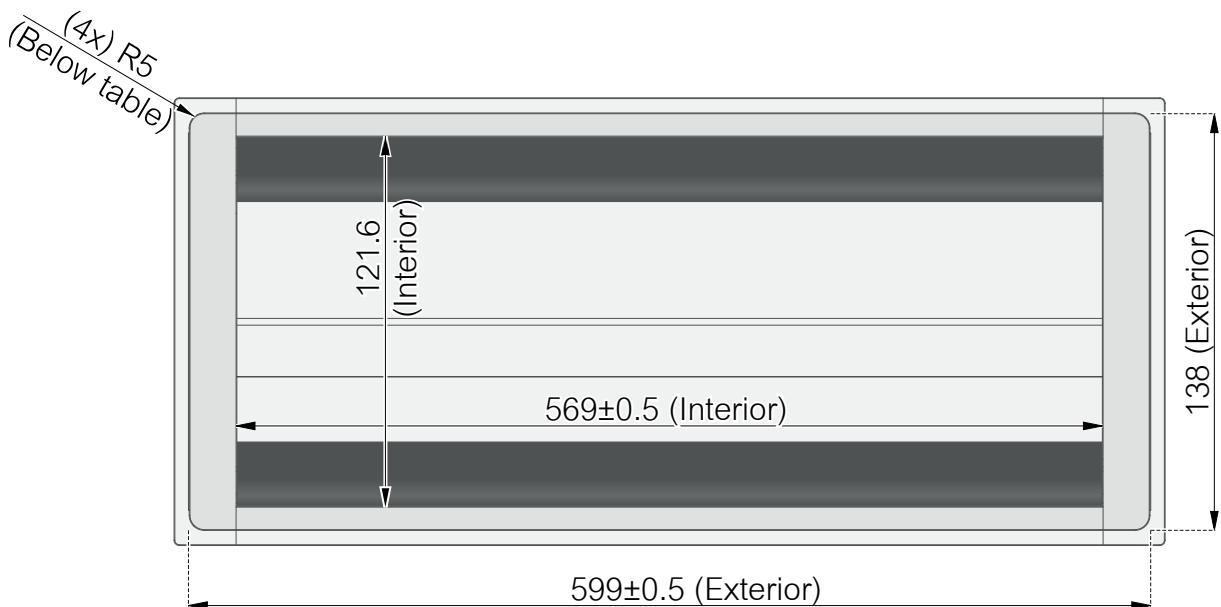

### Top view (Above Table)

### Side View

### Bottom View (Below Table)

Recommended cut out:  $600^{+1}_0$  x  $140^{+1}_{-1}$  (R5 corners)